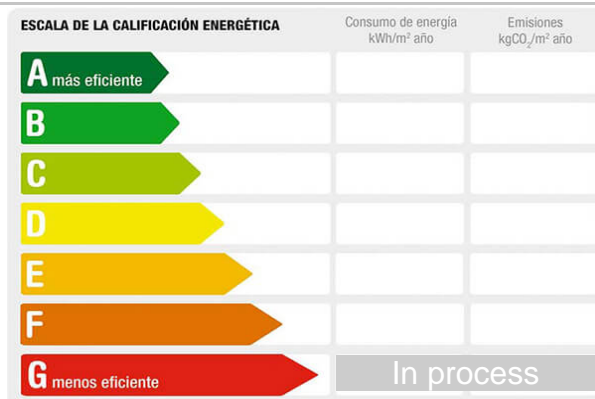

Sqm built: 1216      Plot sq.meters: 1216

Description: